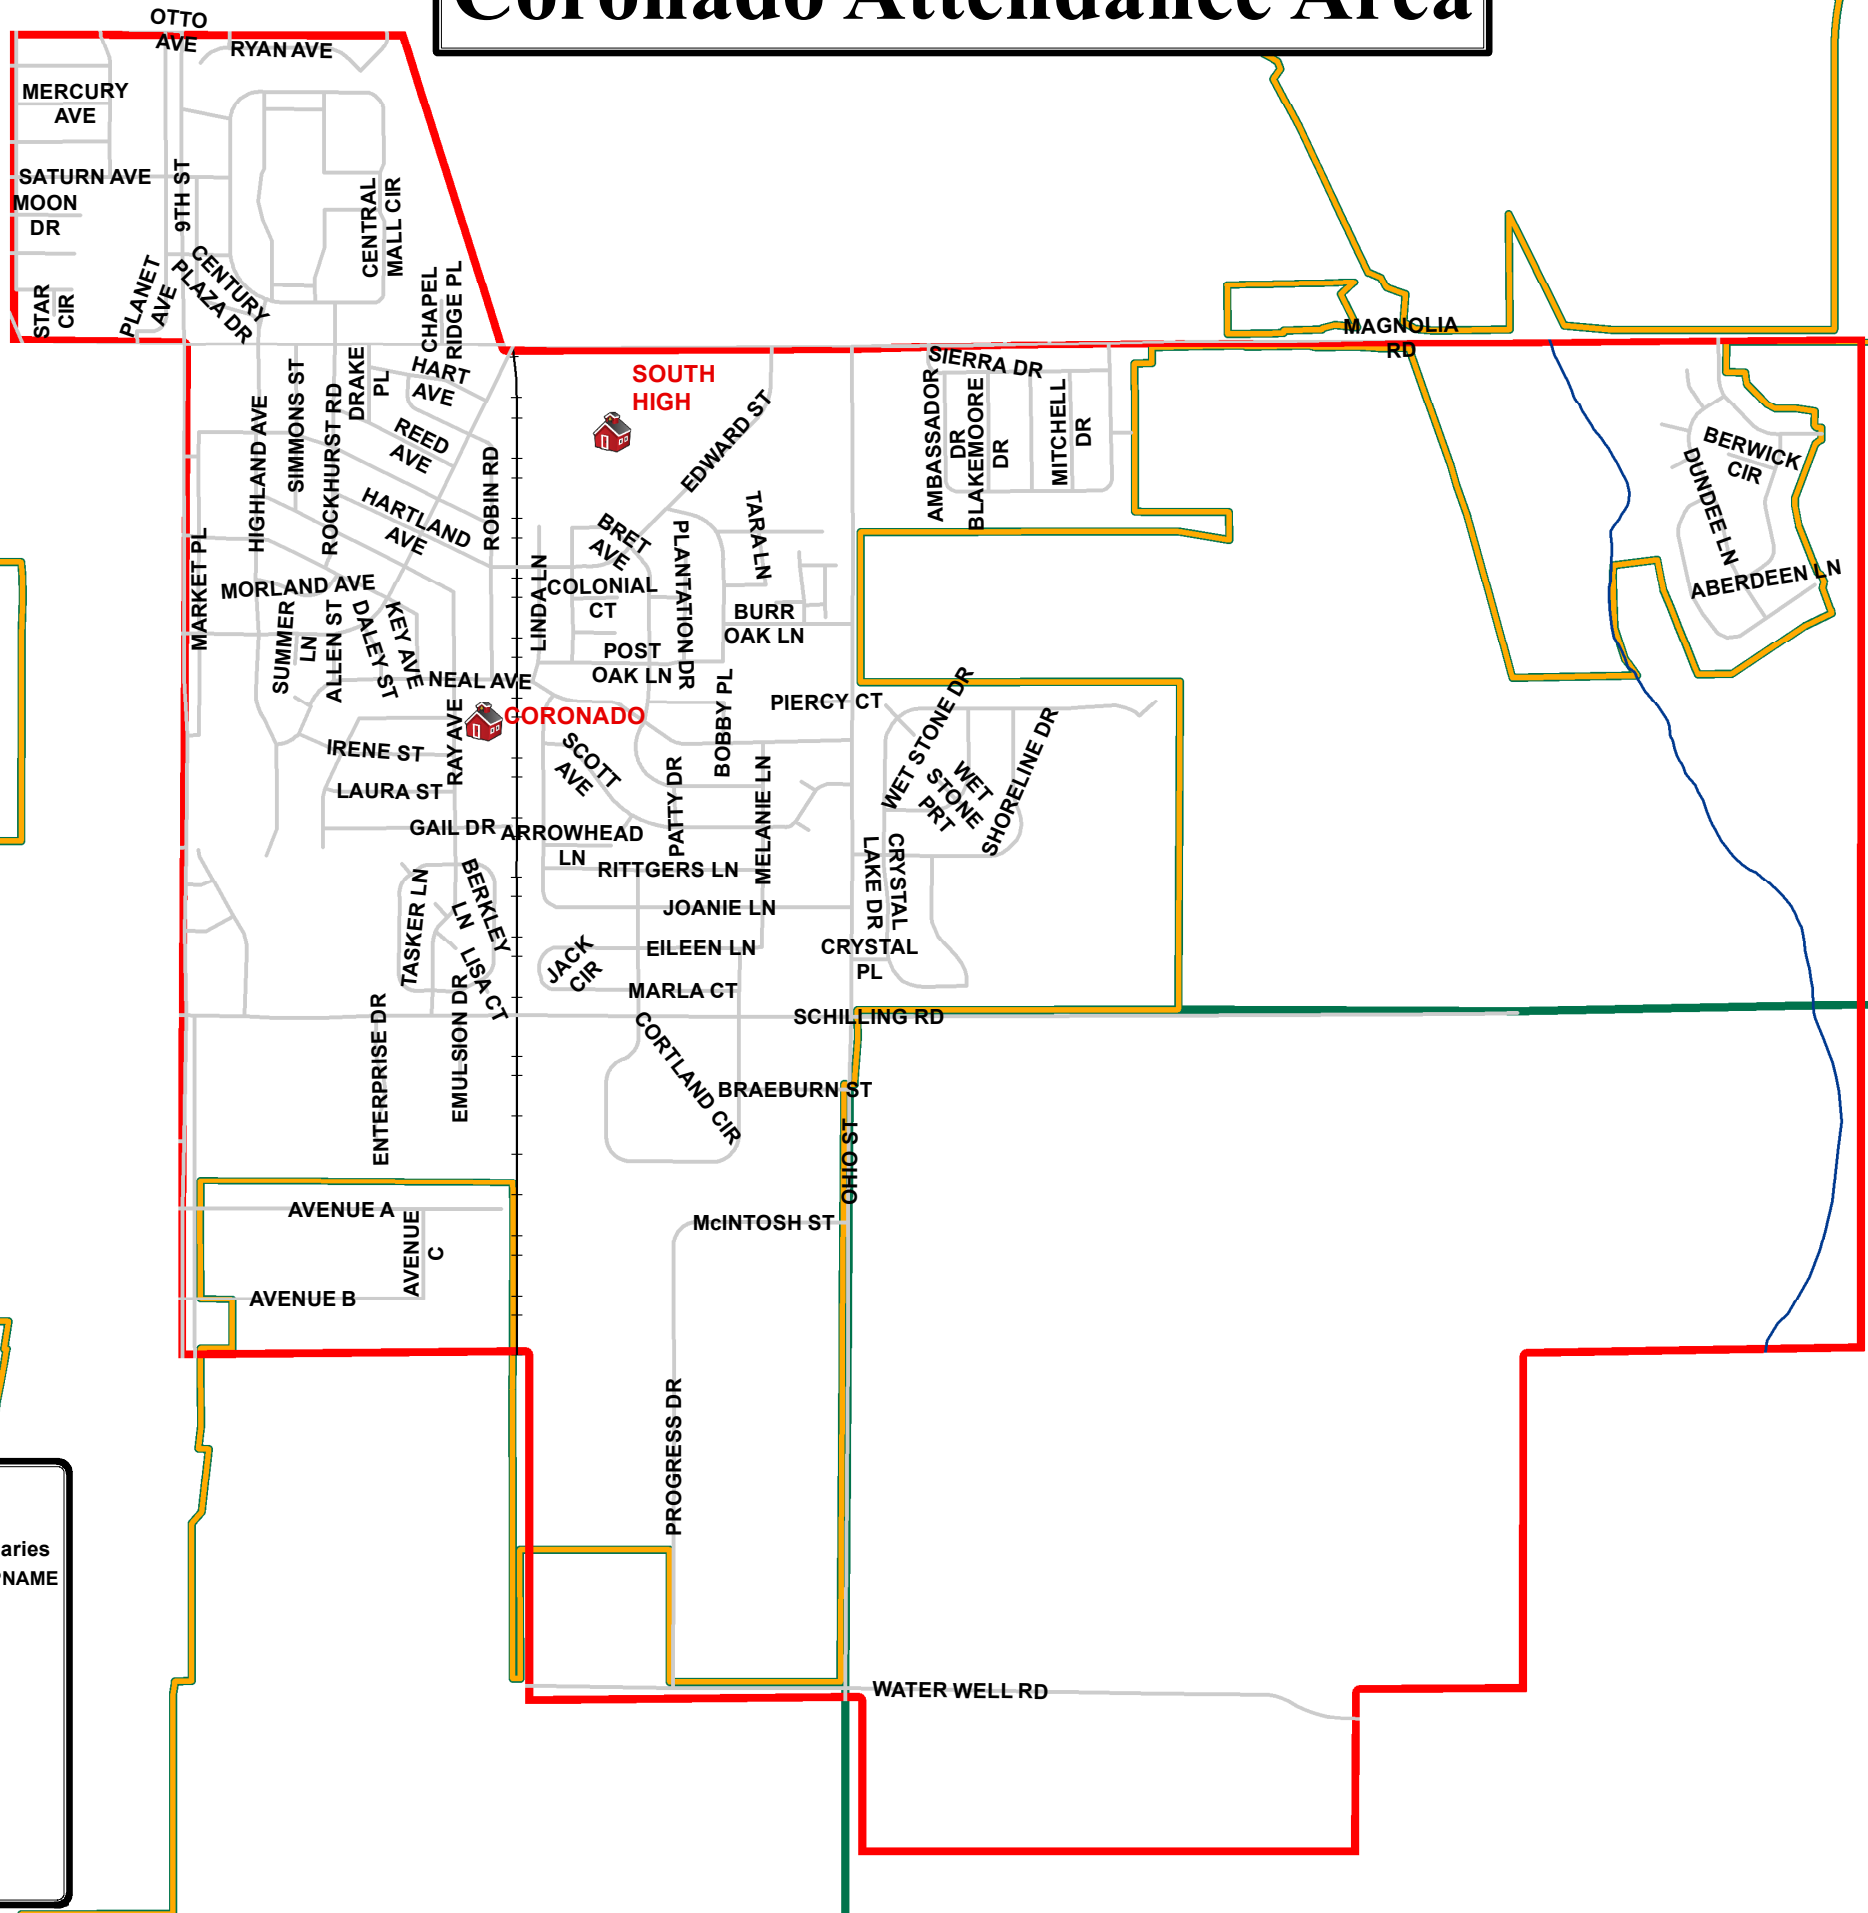

Coronado Attendance Area

Coronado

School Points  Coronado 

Roads

Roads  Roads  Township

Railway  Railway  City Limits

Rivers  Rivers 

1 inch = 1,516 feet