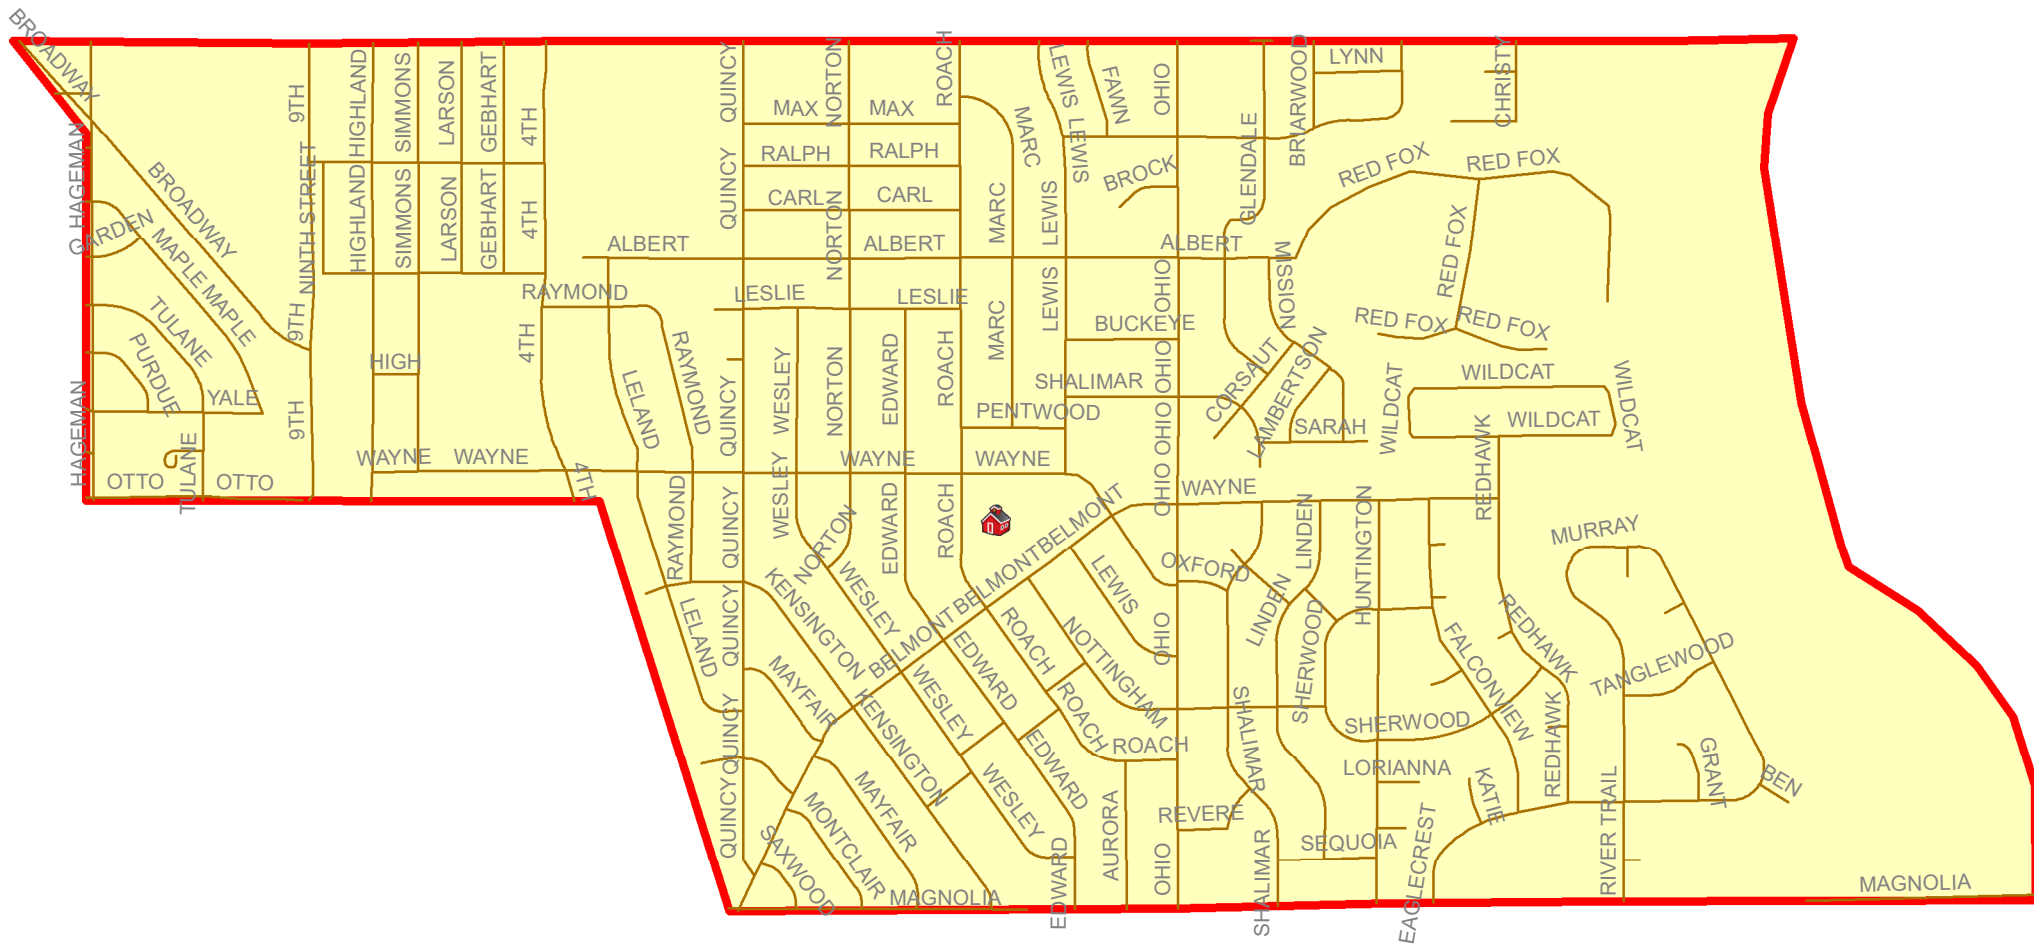

# STEWART SCHOOL DIST

Saline County Tax Property ownership map.  
This map is for Tax purposes only.  
It is not intended for conveyances,  
nor is it a legal survey

1 inch = 1,169 feet

Legend

-  STEWART SCHOOL
-  ROADS
-  STEWART DISTRICT