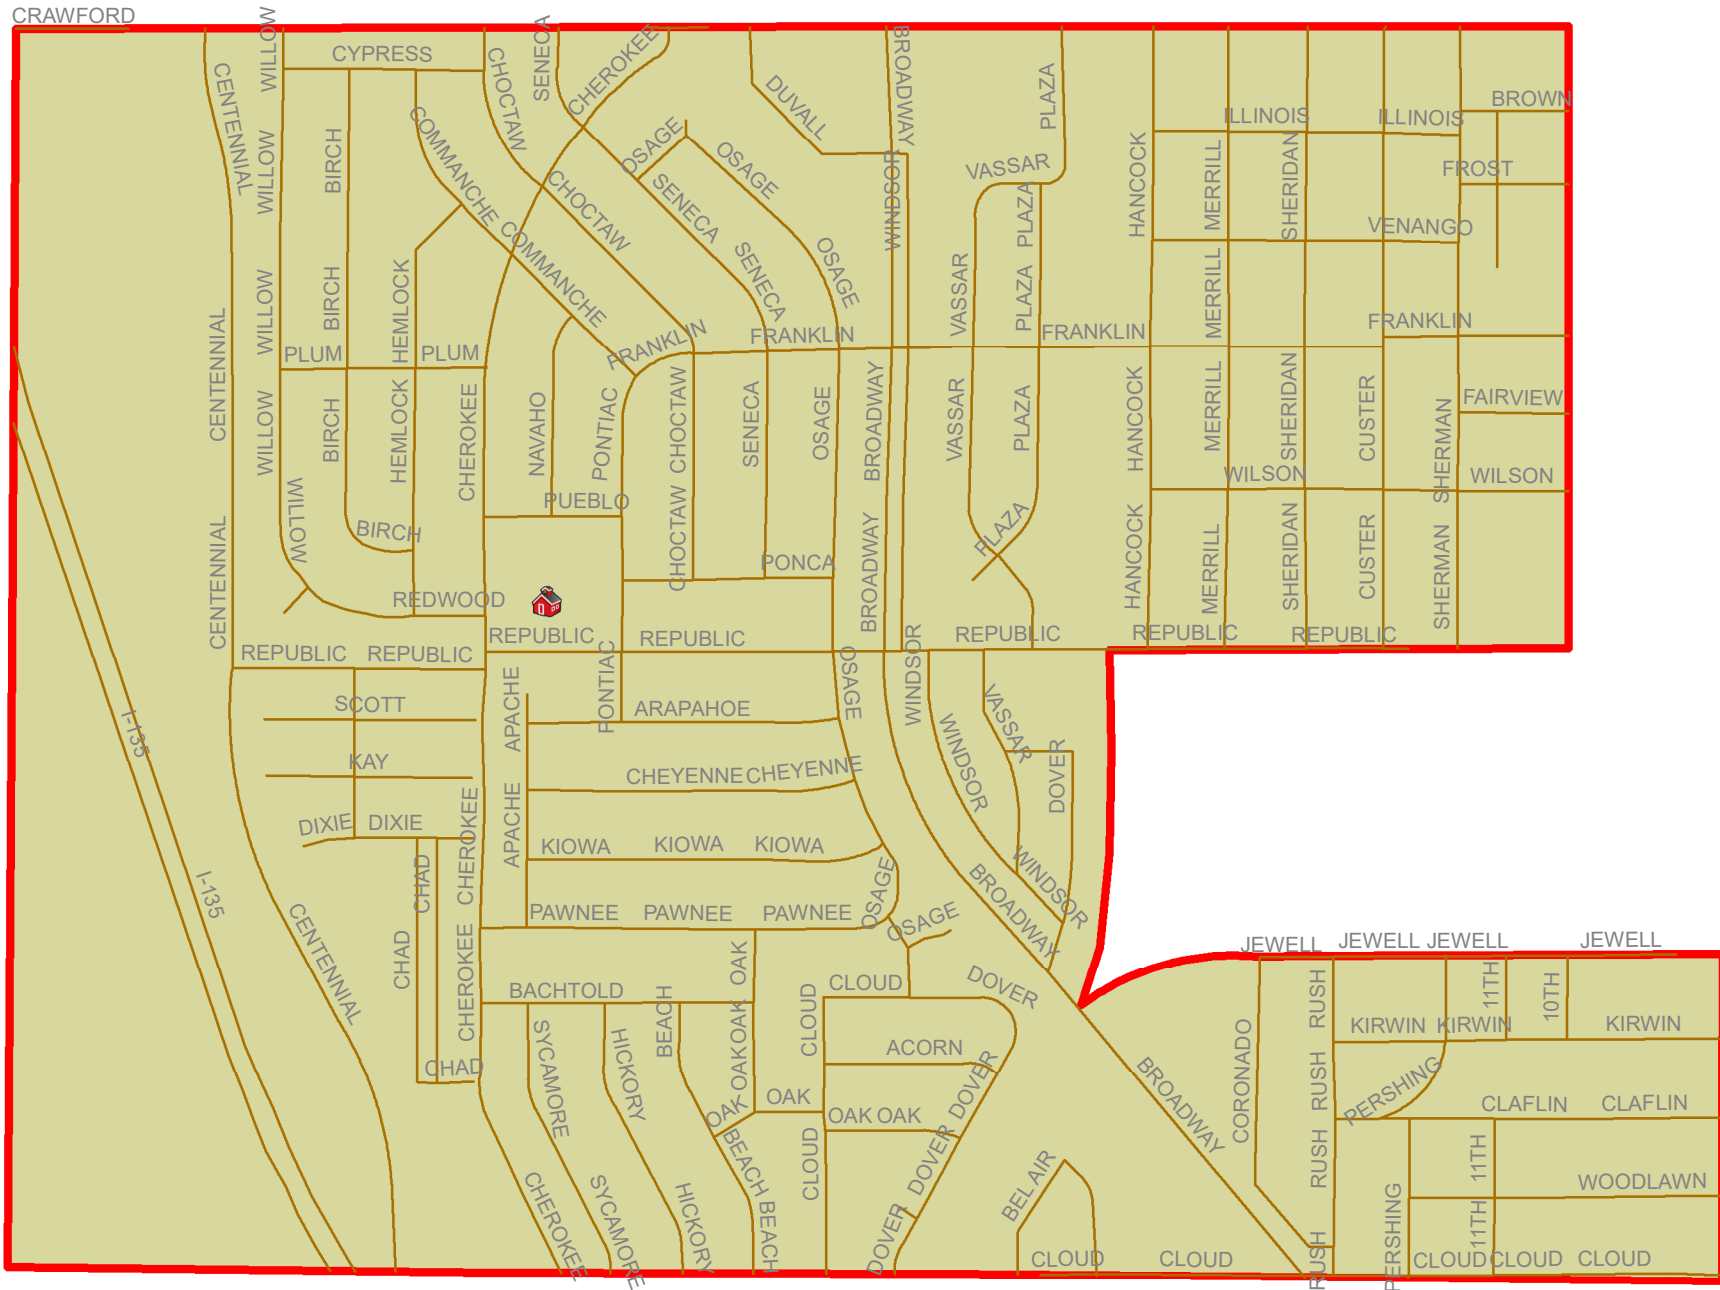

# SUNSET SCHOOL DIST

Saline County Tax Property ownership map.  
 This map is for Tax purposes only.  
 It is not intended for conveyances,  
 nor is it a legal survey

1 inch = 811 feet

**Legend**

-  SUNSET SCHOOL
-  ROADS
-  SUNSET DISTRICT